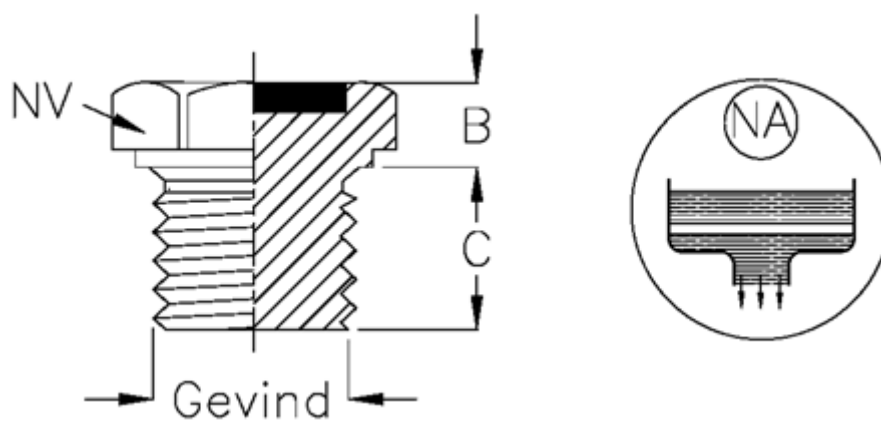

Article number: 21321349B

Description: Drain filling plug
Type 32B G 3/4 ET.B (drain blue)

Measures

B = 7.5

C = 12.5

NV = 32

Thread = 3/4 GAS